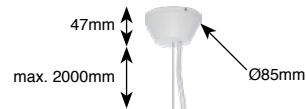

Apollo 600 Textured

Type Lounge
Mounting Suspended
Material Aluminium
El. class / IP Class I / IP20
Warranty: see p.348

Titan

CCT 2700K / 3000K / 4000K
CRI Ra90 (Ra80 on request)
SDCM 3
Luminous Flux LED
2700K - Ra90: (3x) 1100lm (124lm/W)
3000K - Ra90: (3x) 1156lm (130lm/W)
4000K - Ra90: (3x) 1172lm (132lm/W)
Luminous Flux System
2700K - Ra90: (3x) 880lm (86lm/W)
3000K - Ra90: (3x) 925lm (91lm/W)
4000K - Ra90: (3x) 938lm (92lm/W)
Beam angle 28° / 40°
LED Power (3x) 8.9W / 350mA (excl. driver)
System Power (3x) 10.2W / 350mA (incl. driver)

Titan Dim-to-warm LED (more info see p.330)

CCT Dim-to-warm 1800-3000K
CRI Ra90
Luminous Flux LED: (3x) 860lm - System: (3x) 688lm
LED Power (3x) 8.2W / 250mA (excl. driver)
System Power (3x) 9.4W / 250mA (incl. driver)

Suspension set (included):

- Ceiling box (matching luminaire color)
- Integrated strain relief
- Single steel suspension wire
- 230V Textile supply cable max. 2000mm:
  - White cable: White luminaire
  - Grey cable: Grey luminaire
  - Black cable: All other luminaire colors